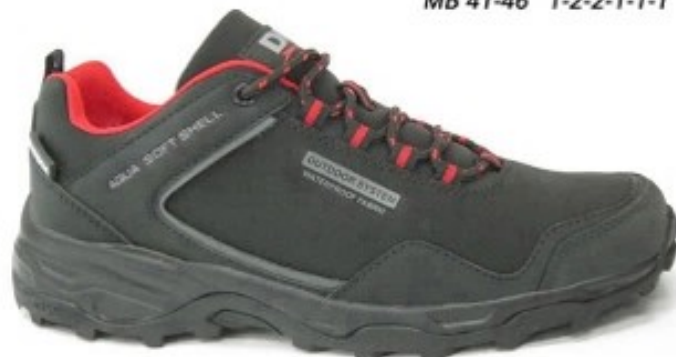

BLK/RED D D2 MA MB